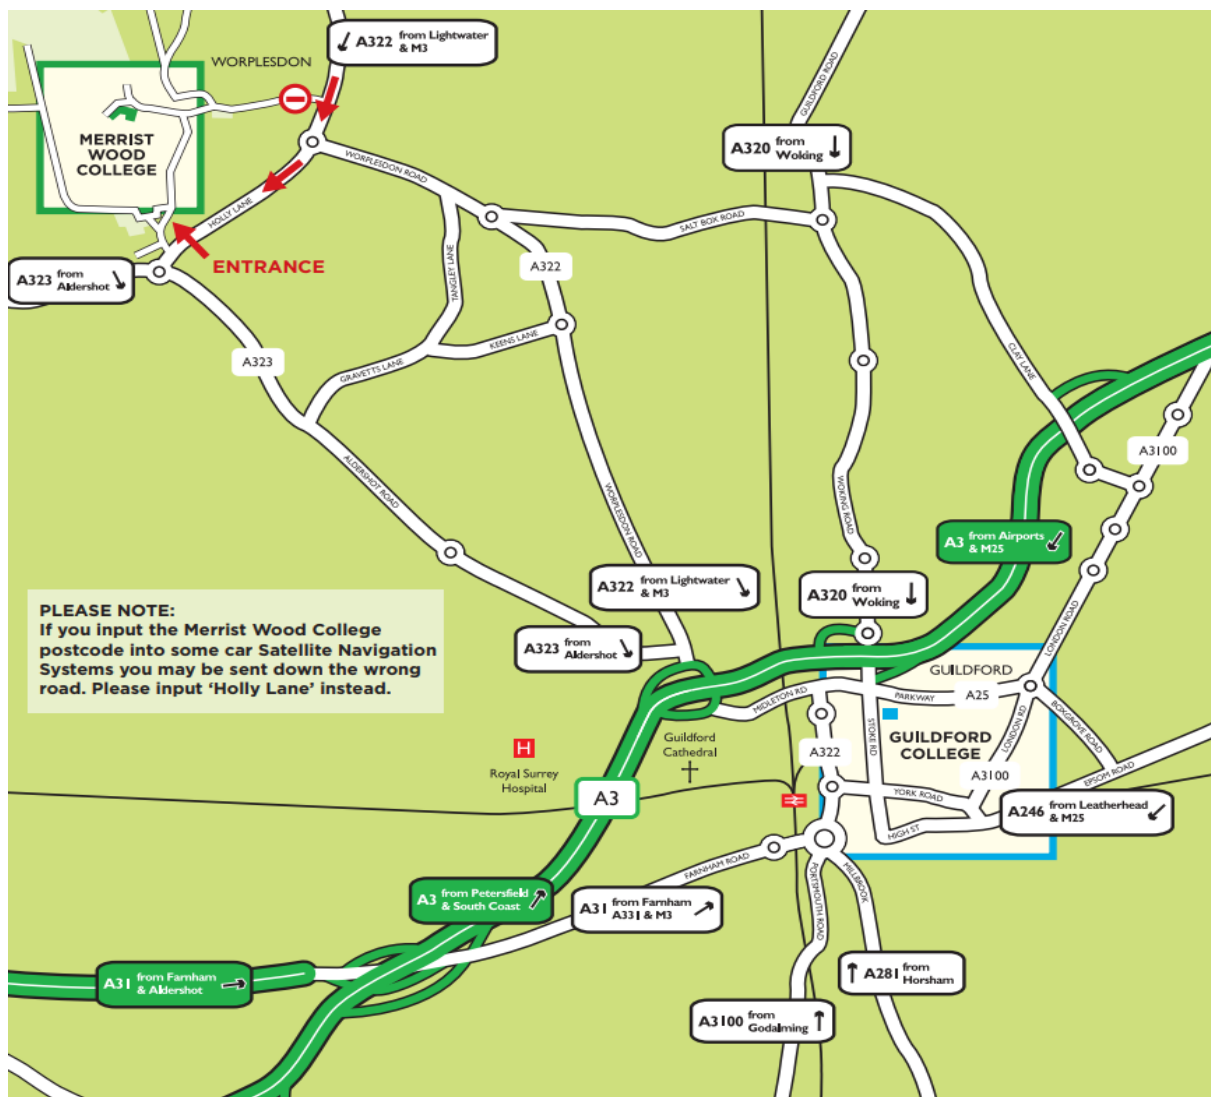

### Arboricultural Association Student Event – Joining Instructions

<b>Date</b>	Friday 19 & Saturday 20 October 2018
<b>Times</b>	<p><b>Friday</b>  <b>12.15 pm</b>      <b>Meet and Greet</b>  12.30              First seminar commences  16.00              Break for refreshments  17.00              Lectures Resume  <b>19.30 pm</b>      <b>Close</b></p> <p><b>Saturday</b>  <b>9.30</b>              <b>Gates open</b>  13.00 – 14.00      BBQ Served  <b>15.30</b>              <b>Close</b></p> <p>Demo's will be happening throughout the day, a program of events will be distributed on the day.</p>
<b>Venue</b>	<p>Merrist Wood College  Holly Lane  Worplesdon  Guildford  Surrey  GU3 3PE</p> <p><b>Please park in the main car park as you enter, highlighted on map below. Parking is free.</b></p>
<b>Directions</b>	<a href="#">Google Maps</a>
<b>Contact</b>	Emma Hall (Training Admin): 01242 522 152

## How to get to Merrist Wood College

### By Train

The closest main line station is Guildford, where you can then get a connecting bus to Fairlands Estate where Merrist Wood is 17 minute walk or 10 minute taxi ride.

Merrist Wood College **19–20 October 2018**