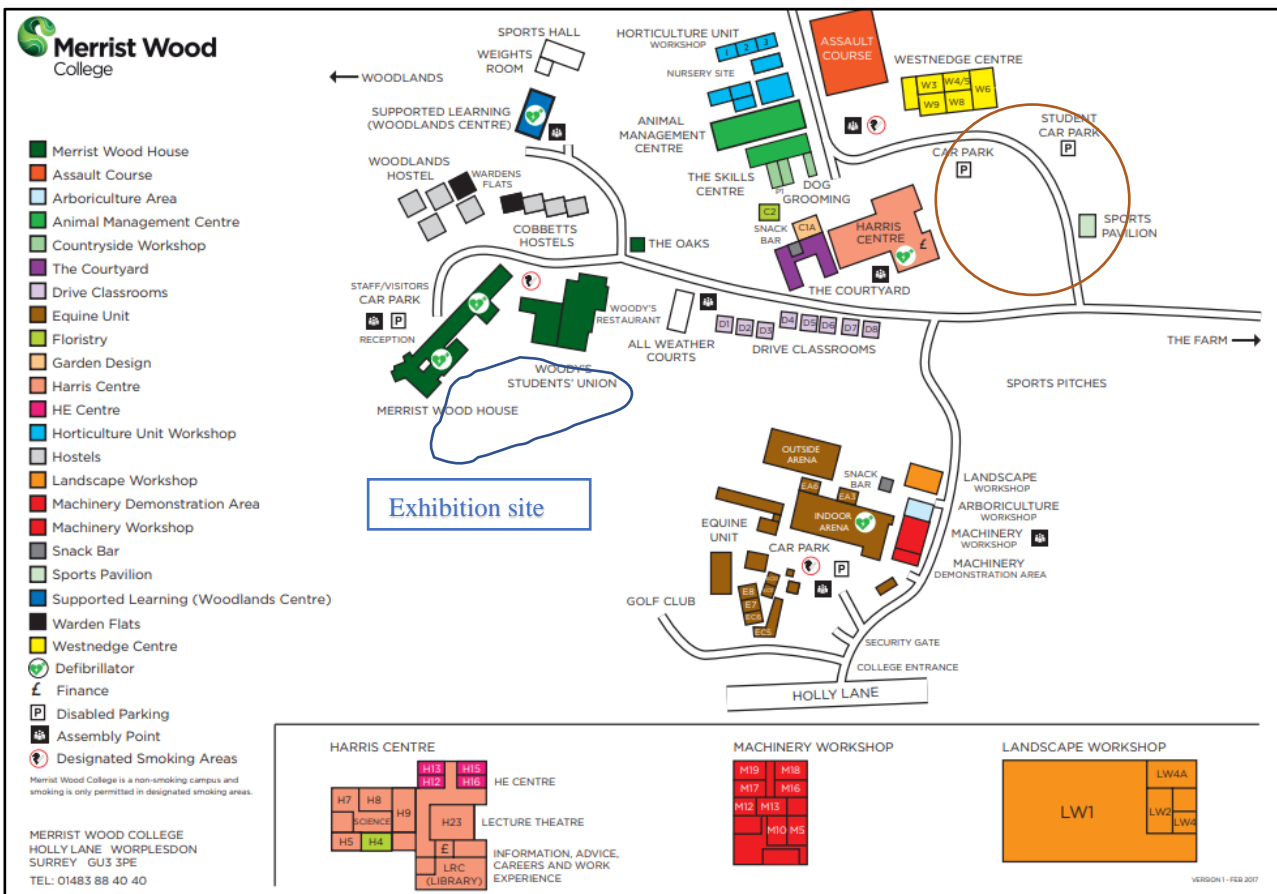

Merrist Wood College 19–20 October 2018
Find out more at www.trees.org.uk/Student-Conference