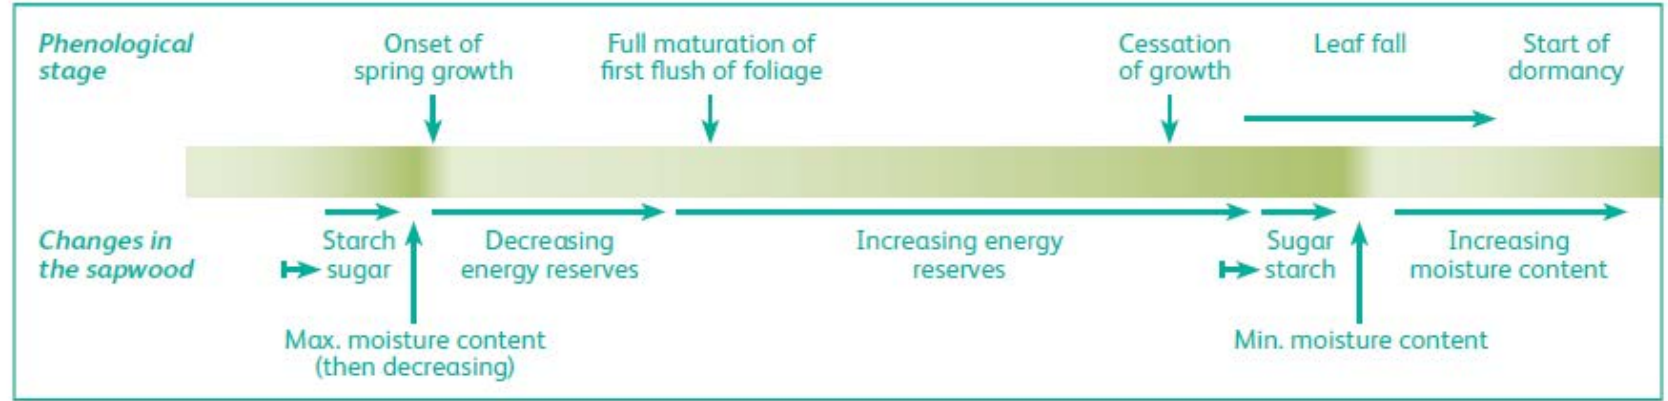

05:56 

  Lifelong Learning Programme

Valuing and managing veteran trees

A training day delivered by the VETree project

Biskops Arnö, Sweden Photo: Vikki Bengtsson

Fig. 4.15: A general guide to relatively “good” and “bad” times of year for pruning deciduous trees. The darker the shading, the better the time for most species